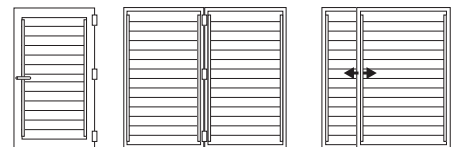

“Six generations of industry experience”

FEATURES & BENEFITS

- Choose from 70mm Mini, 90mm Mini or 150mm Midi louvre blades.
 - Designed to operate within sliding, hinged or bi-fold shutter configurations (*Utilises Vanguard Shutterguard frame*) or fixed mounted frames.
 - Operates via 2 drive arms attached to both side of the blades - allows the blades to be smoothly moved through a 180° motion.
 - Wool pile closing strip on each blade - eliminates aluminium contact & ensures soft closure.
 - Optional internal operating Slidelock secures the panel when fully closed & offers 5 other fixed locking positions.
 - When drive arms are fully closed they sit flush with the frame & cover the ends of the individual louvres - eliminates any light gaps & gives added wind & weather protection.
 - Simple operation, innovative design & choice of 3 louvre styles makes the system a flexible choice.
 - Extruded aluminium frames - superior strength, durability & clean edges (unable to be achieved with folded or roll formed steel & Colourbond products)
 - Custom designed to suit requirements - fixed frames allow for larger areas to be covered.
 - End caps are manufactured from UV treated plastic & available in white, grey or black.
 - Adjust the louvres easily by hand to provide privacy, allow full or partial sunlight, release heat, capture cool breezes, or close for full protection.
 - Wide range of powder coat & anodised finishes available – durable with superior colour retention.
 - 5 year warranty*
- *Conditions apply see Vanguard /Louvretec warranty for full details.

CUSTOMISATION

Available only as hand operated.

Wide range of configurations available: (vertical or horizontal running blades)

Gate/Fence

Bi-fold Shutters

Sliding Shutters

Large Fixed Frames

Custom Design