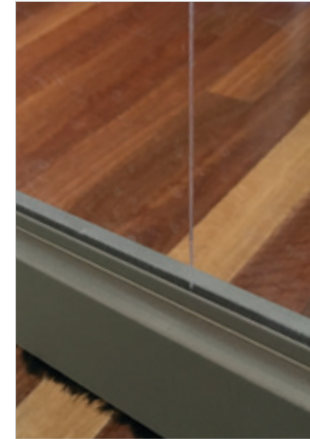

Cristal PVC

Designed by **Gibus**

"Six generations of industry experience"

Overlap-free PVC weld

Virtually invisible seam does not require overlap

13.QU Straight Drop Awning

Maintain views of outside while protecting from wind and rain

FEATURES & BENEFITS

- Newly developed welding method which is virtually invisible.
- The new weld negates the need for the "standard" 25mm overlap and/or stitched seams.
- The fabric retracts more smoothly on the roller and does not become stretched or damaged as there is no double thickness.
- The fabric is pre-stabilised using infrared, prior to welding. Improved fabric stability helps fabric to remain flat, reducing rippling and undulations.
- Unique tensioned side zip guide (11.QU or 13.QU straight drop awning) eliminates fabric blow-out and provides superior protection against wind and rain.
- 2 year warranty on Cristal PVC*