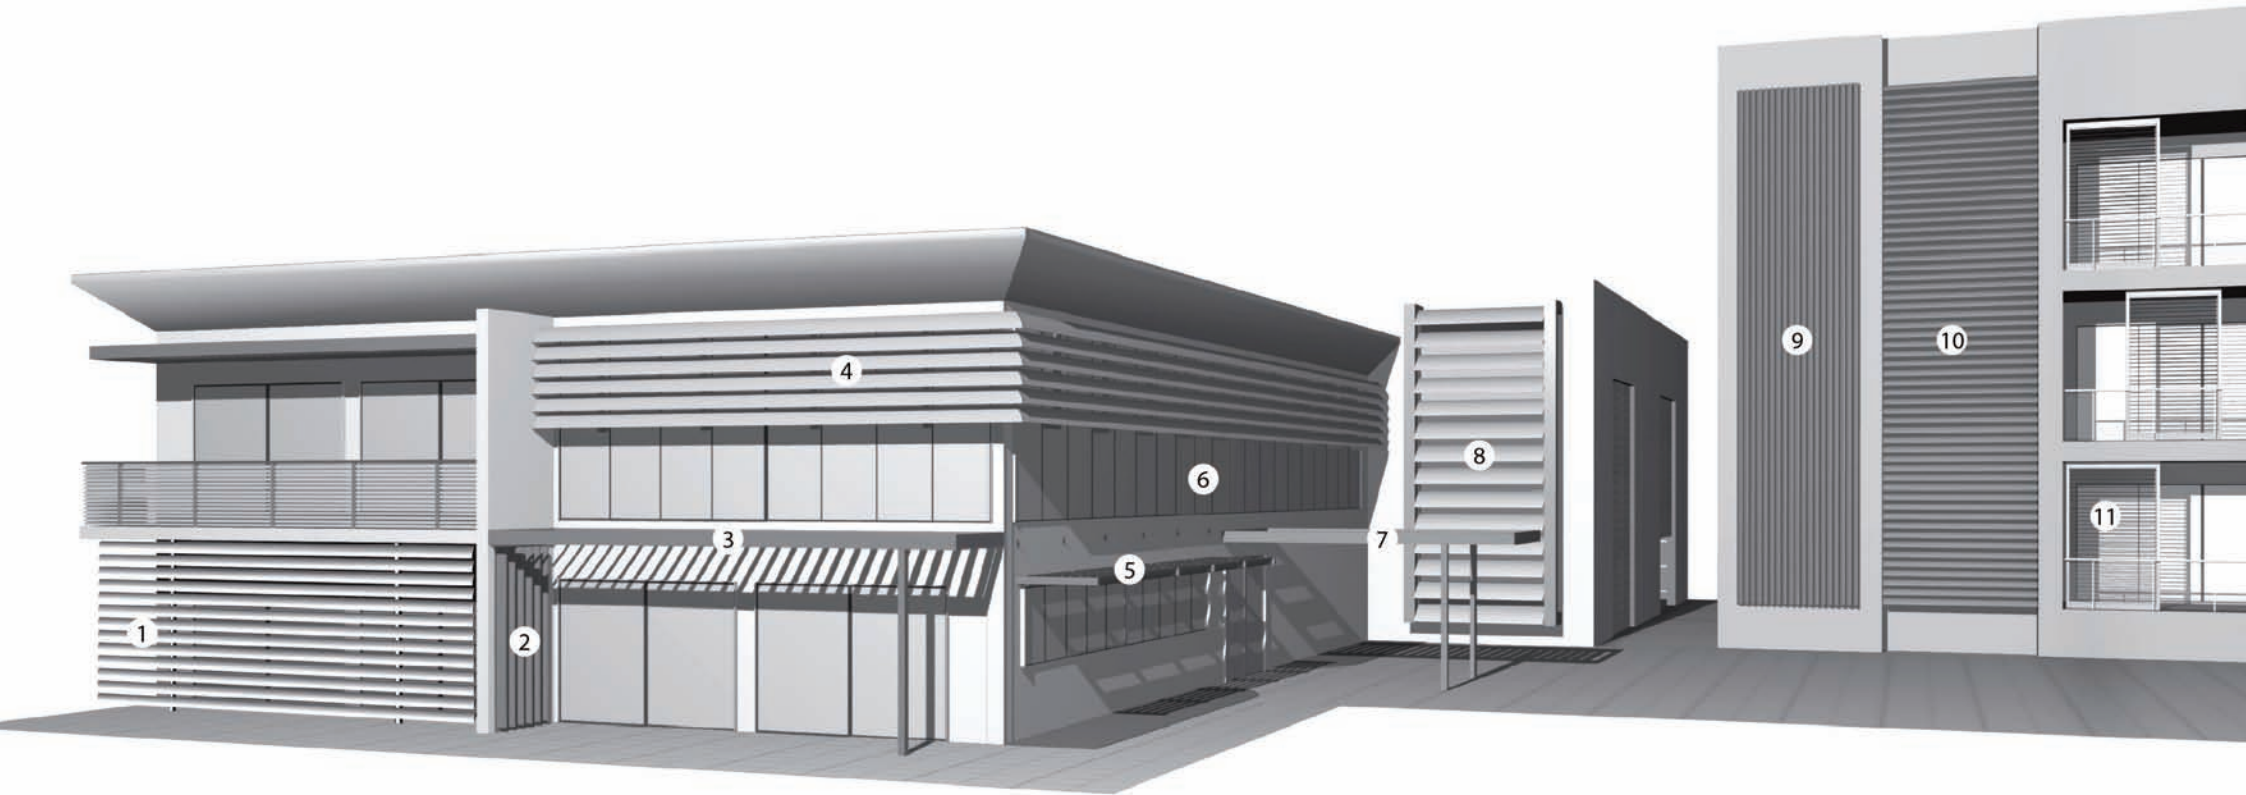

Commercial Products

1. Frameless Pivot Louvres

2. Louvreline

3. Opening Louvre Roof

4. Bracket Fixed or Frameless Pivot Louvres

5. End Fixed Overhead Louvres

6. Internal Roller Blinds

7. Entrance (Spiral Pivot or Fixed Louvres)

8. Louvreguard or End Fixed Louvres

9. Bracket Fixed (Vertical)

10. Bracket Fixed (Horizontal)

11. Shutterguard Shutters

BRISBANE 117-119 McLachlan Street, Fortitude Valley QLD 4006 | P (07) 3852 2999 | F (07) 3852 6222